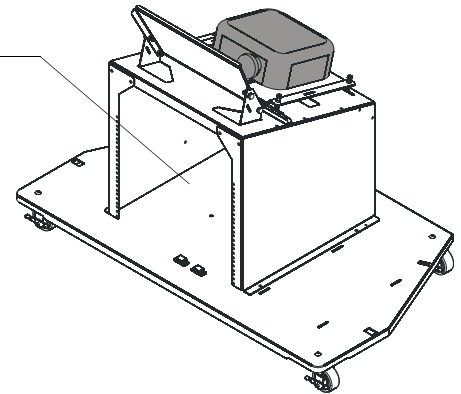

# Rear Projection SMART Board™ 3000i Interactive Whiteboard

## Space Available Under the Projector Platform

These dimensions apply to 3000i units with serial numbers 3000i-DV-08000 (and higher) and 3000i-DV-R1-00000 (and higher).

Front-to-Back Dimension of Projector Platform

Space for  
Rack-Mount Equipment  
(maximum 6 units)

Clearance Under  
Front of Projector  
Platform

20"  
(50.8 cm)

Clearance Under  
Back of Projector  
Platform

14 1/2"  
(36.8 cm)