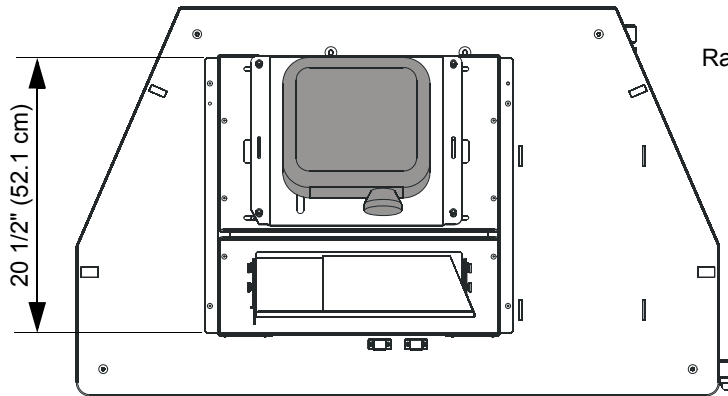

# Rear Projection SMART Board™ 3000i Interactive Whiteboard

## Space Available Under the Projector Platform

These dimensions apply to 3000i units with serial numbers 3000i-DV-08000 (and higher) and 3000i-DV-R1-00000 (and higher).

Front-to-Back Dimension of Projector Platform

Space for  
Rack-Mount Equipment  
(maximum 6 units)

Clearance Under  
Front of Projector  
Platform

20"  
(50.8 cm)

Clearance Under  
Back of Projector  
Platform

14 1/2"  
(36.8 cm)