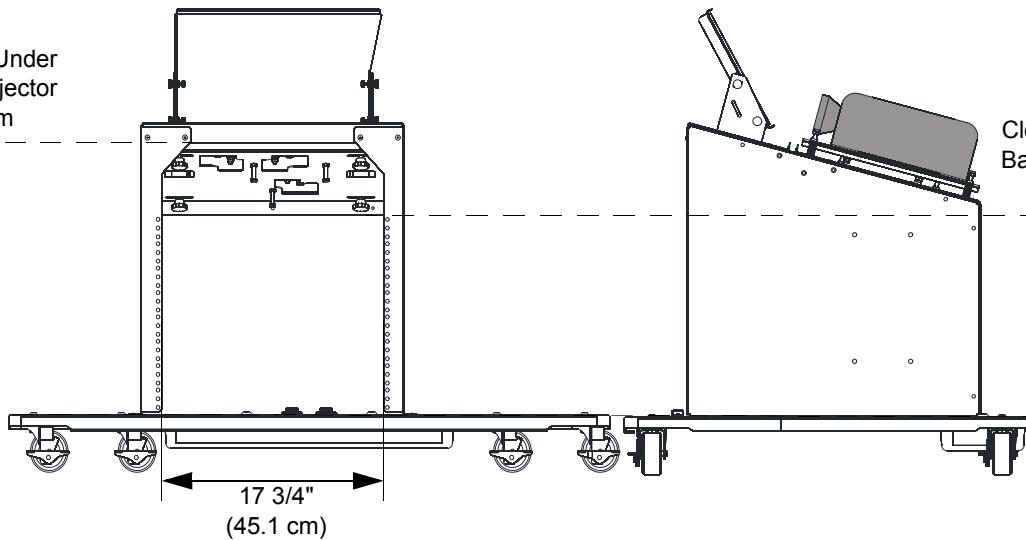

## Space Available Under the Projector Platform

These dimensions apply to 3000i units with serial numbers 3000i-DV-08000 (and higher) and 3000i-DV-R1-00000 (and higher).

Front-to-Back Dimension of Projector Platform

Space for  
Rack-Mount Equipment  
(maximum 6 units)

Clearance Under  
Front of Projector  
Platform

20"  
(50.8 cm)

Clearance Under  
Back of Projector  
Platform

14 1/2"  
(36.8 cm)