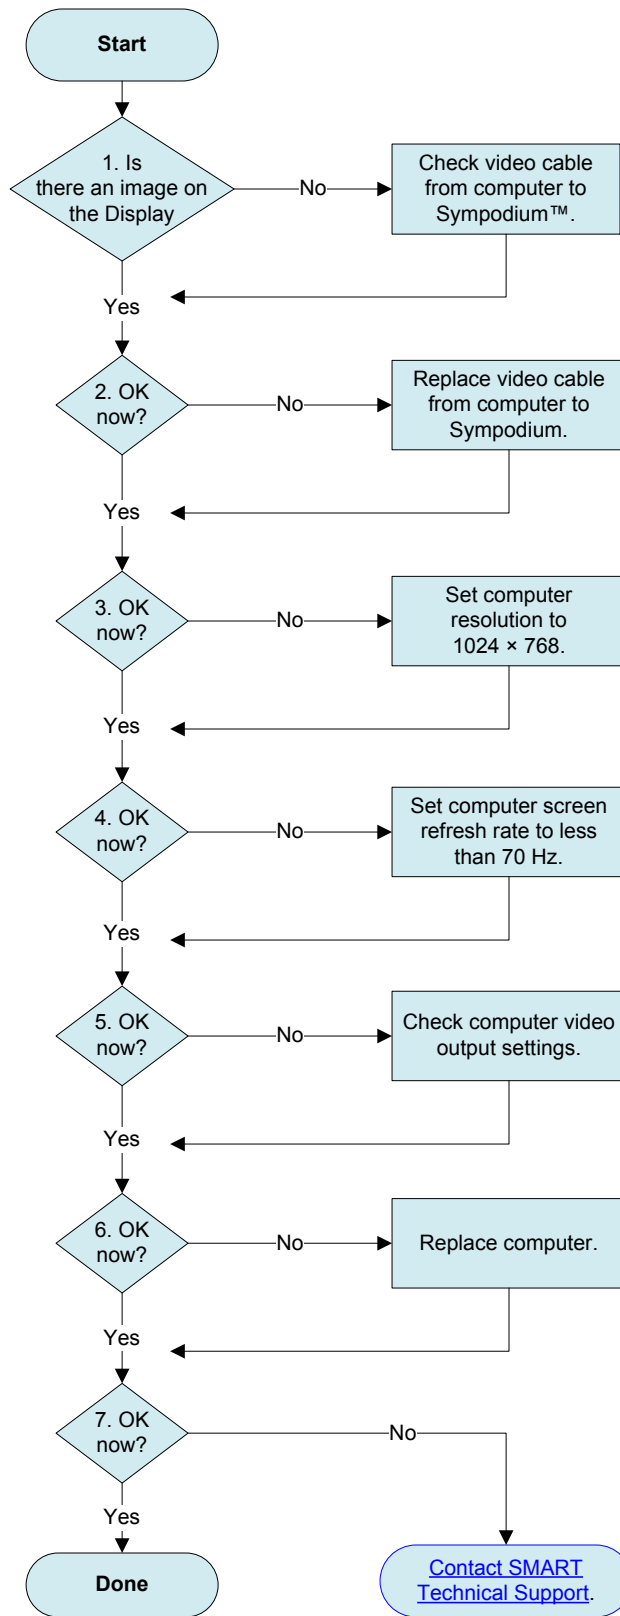

**Fast Track Troubleshooting:
Is There an Image on the Sympodium™ Interactive Pen Display?**

SMART Technologies
1207 – 11 Avenue SW, Suite 300
Calgary, AB T3C 0M5
CANADA

www.smarttech.com/support www.smarttech.com/contactsupport
Support +1.403.228.5940 or Toll Free 1.866.518.6791 (Canada/U.S.)