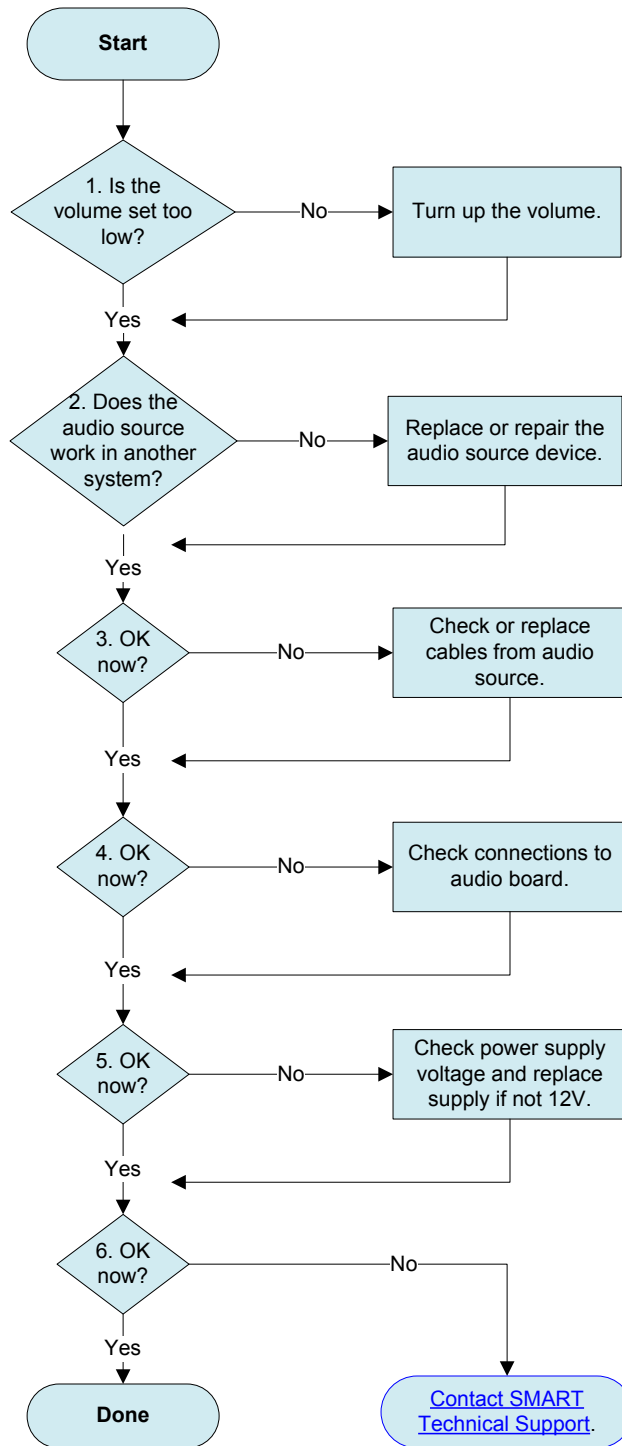

**Fast Track Troubleshooting:  
3000i and 4000i Rear Projection SMART Board™ Interactive Whiteboard – No Audio from Speakers**

**SMART Technologies**  
1207 – 11 Avenue SW, Suite 300  
Calgary, AB T3C 0M5  
CANADA