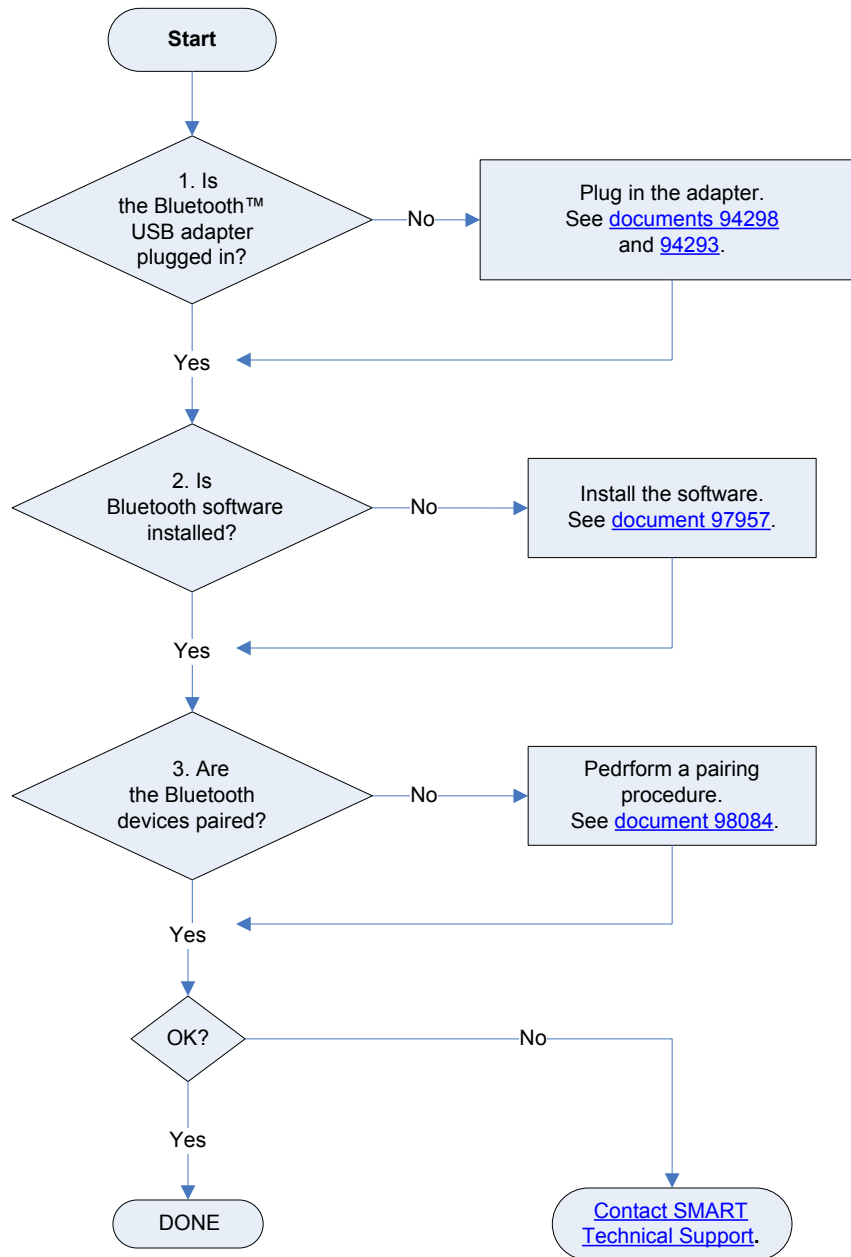

Fast Track Troubleshooting: Is the AirLiner™ WS100 Wireless Slate's Bluetooth™ Adapter Connecting Properly?

SMART Technologies
1207 – 11 Avenue SW, Suite 300
Calgary, AB T3C 0M5
CANADA

www.smarttech.com/support www.smarttech.com/contactsupport
Support +1.403.228.5940 or Toll Free 1.866.518.6791 (Canada/U.S.)