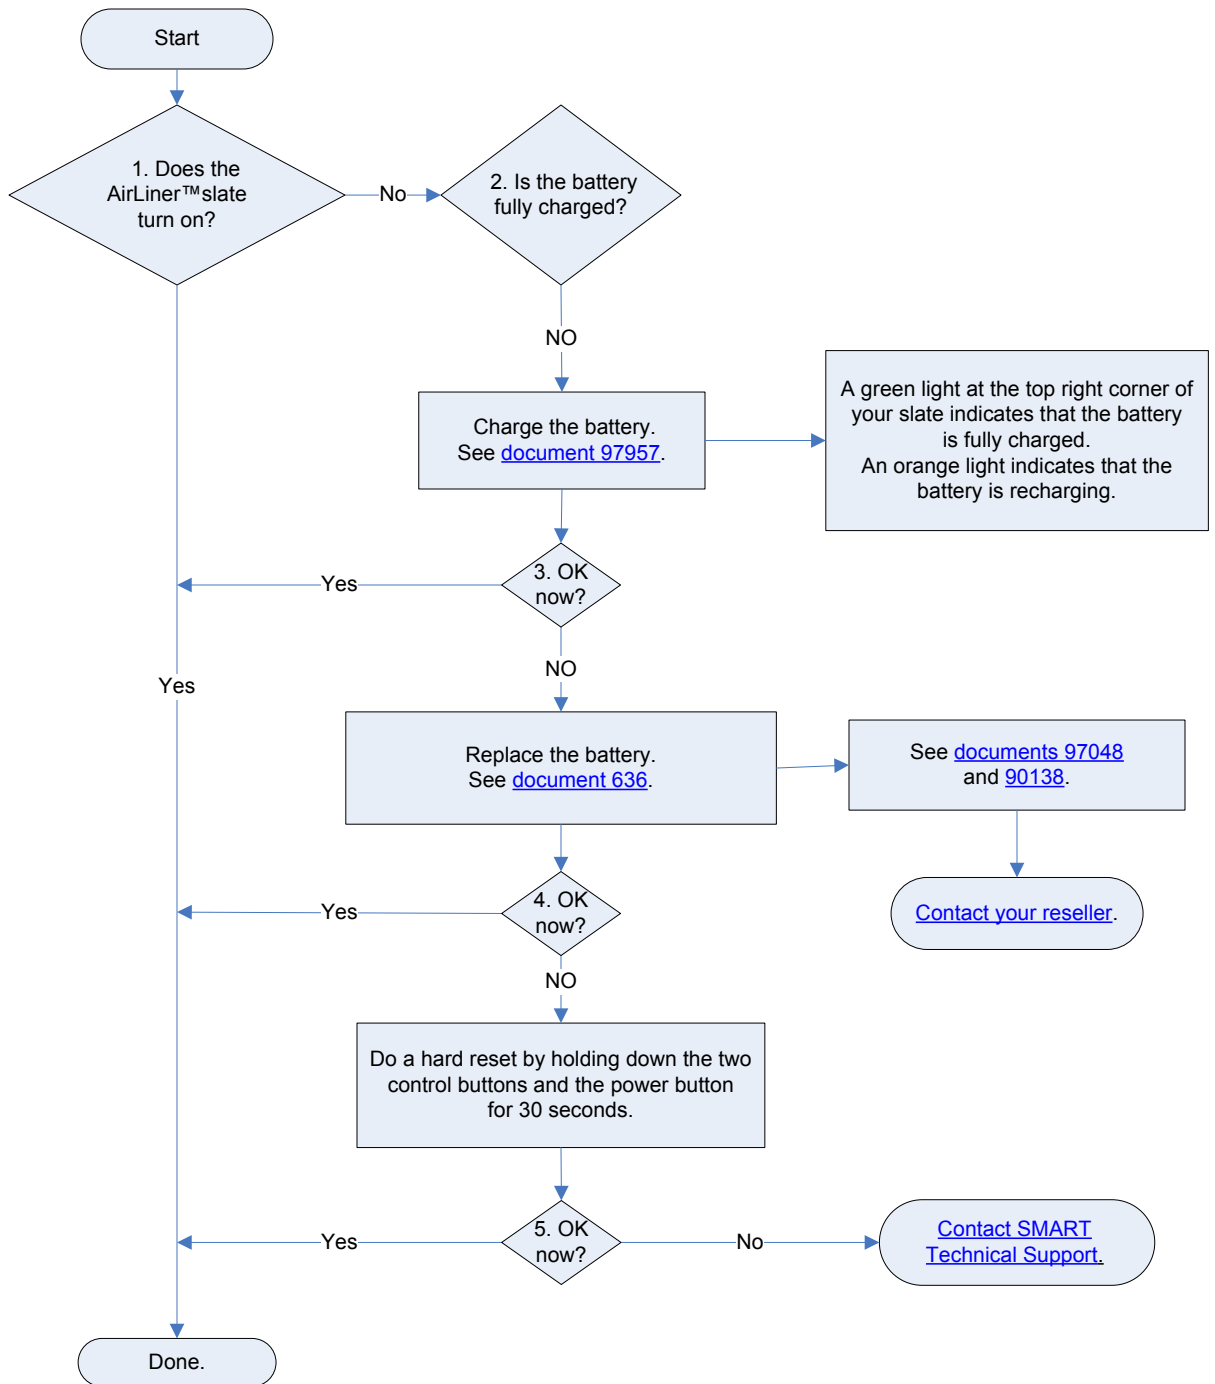

Fast Track Troubleshooting: Is the AirLiner™ WS100 Wireless Slate Working Properly?

SMART Technologies
1207 – 11 Avenue SW, Suite 300
Calgary, AB T3C 0M5
CANADA

www.smarttech.com/support www.smarttech.com/contactsupport
Support +1.403.228.5940 or Toll Free 1.866.518.6791 (Canada/U.S.)

© 2007 SMART Technologies ULC. All rights reserved. AirLiner and smarttech are trademarks or registered trademarks of SMART Technologies ULC in the U.S. and/or other countries. All other third-party product and company names may be trademarks of their respective owners. U.S. Patent Nos. 5,448,263; 6,141,000; 6,326,954; 6,337,681; 6,741,267; 6,747,636 and 7,151,533. Canadian Patent No. 2,058,219. U.S., Canadian and other patents pending. Contents are subject to change without notice. 11/2007.