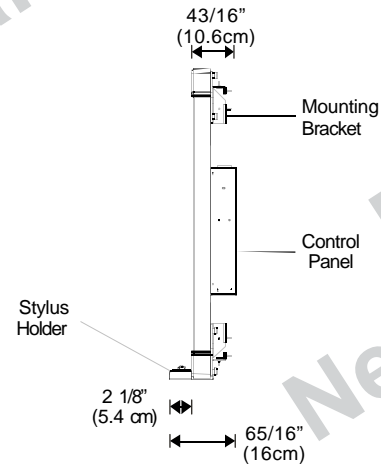

SMART Matisse PN242 for NEC PlasmaSync4200W

Front View

Side View

Top View

Back View

Mounting View