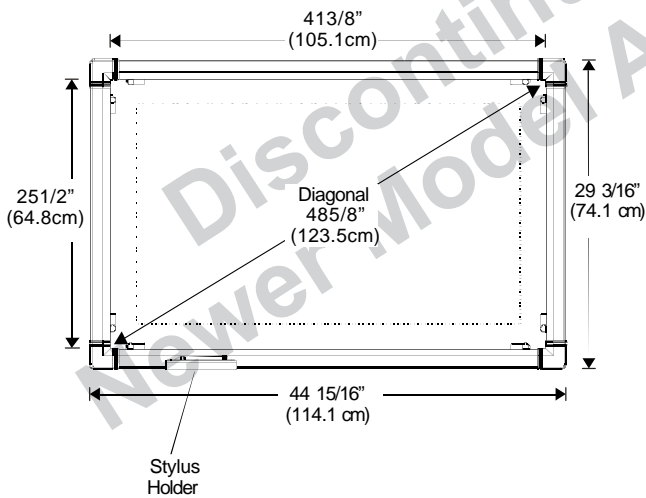

SMART Matisse PN242 for NEC PlasmaSync4200W

Front View

Side View

Top View

Back View

Mounting View