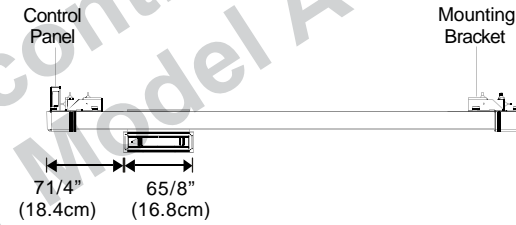

SMART Matisse PN242 for NEC PlasmaSync4200W

Front View

Side View

Top View

Back View

Mounting View