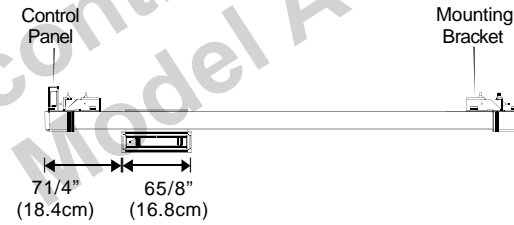

SMART Matisse PP250 for 50" Pioneer PDP-V501X

Front View

Side View

Top View

Back View

Mounting View