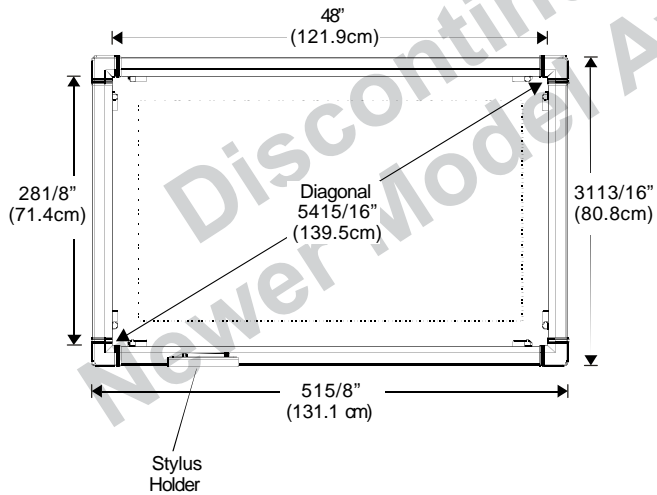

SMART Matisse PP250 for 50" Pioneer PDP-V501X

Front View

Side View

Top View

Back View

Mounting View