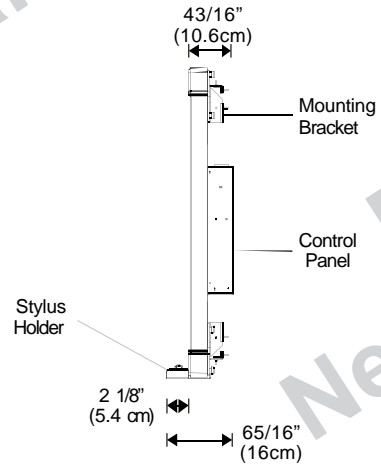

SMART Matisse PP250 for 50" Pioneer PDP-V501X

Front View

Side View

Top View

Back View

Mounting View