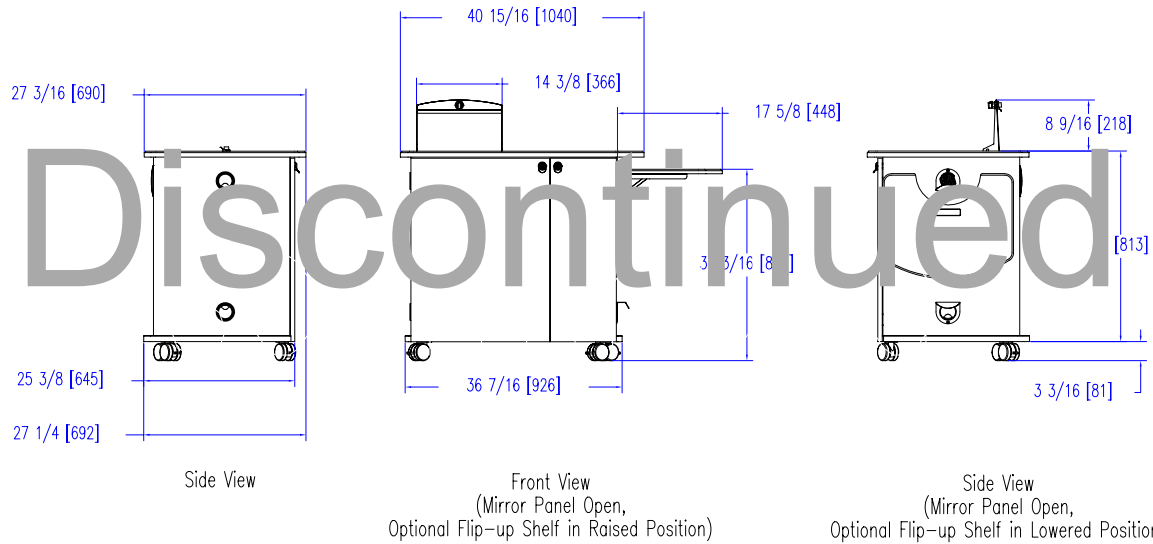

Expression 101/103 Multimedia Cabinet}

Dimensions are subject to change without notice.

All dimensions +/- 1/8" (3 mm).

NOTE: DO NOT SCALE.

Discontinued

Discontinued

Support Fax:
+1.403.806.1256

info@smarttech.com www.smarttech.com