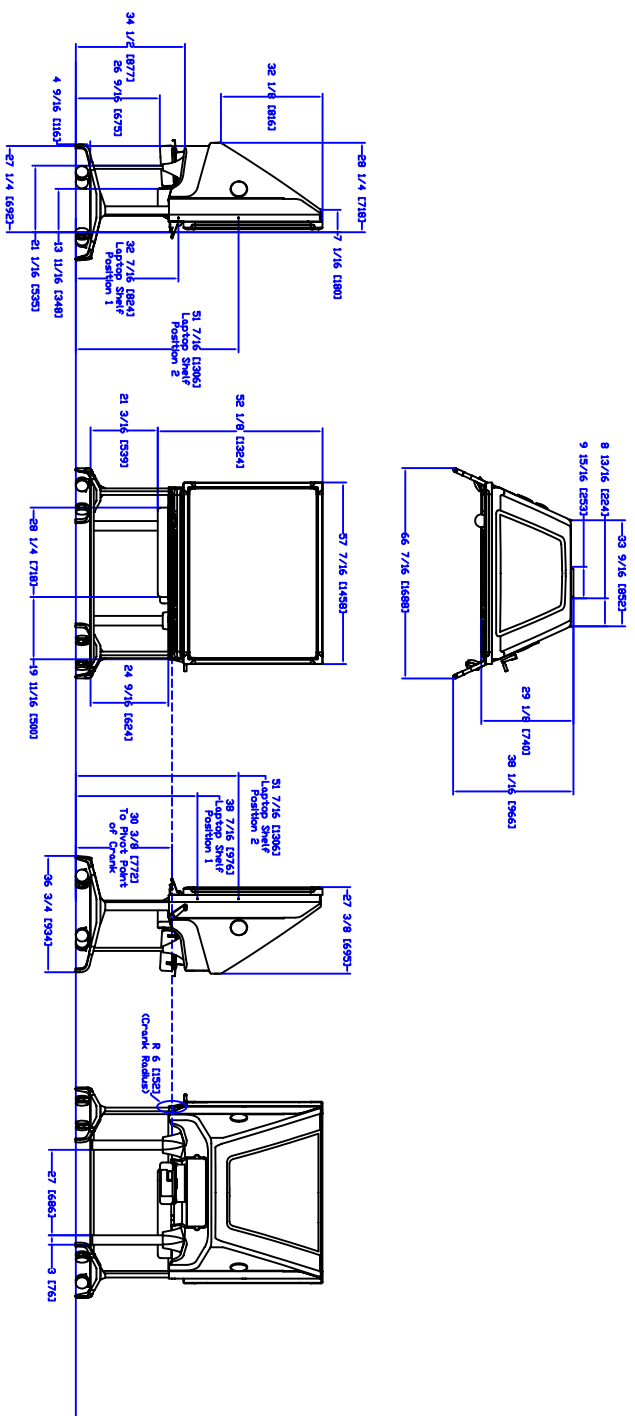

Rear Projection Smart Board™ 2000i Interactive Whiteboard

Dimensions shown with height set at 78" (1981 mm)

© SMART Technologies Inc. All rights reserved. SMART Board and the SMART logo are trademarks of SMART Technologies Inc. 11/2003