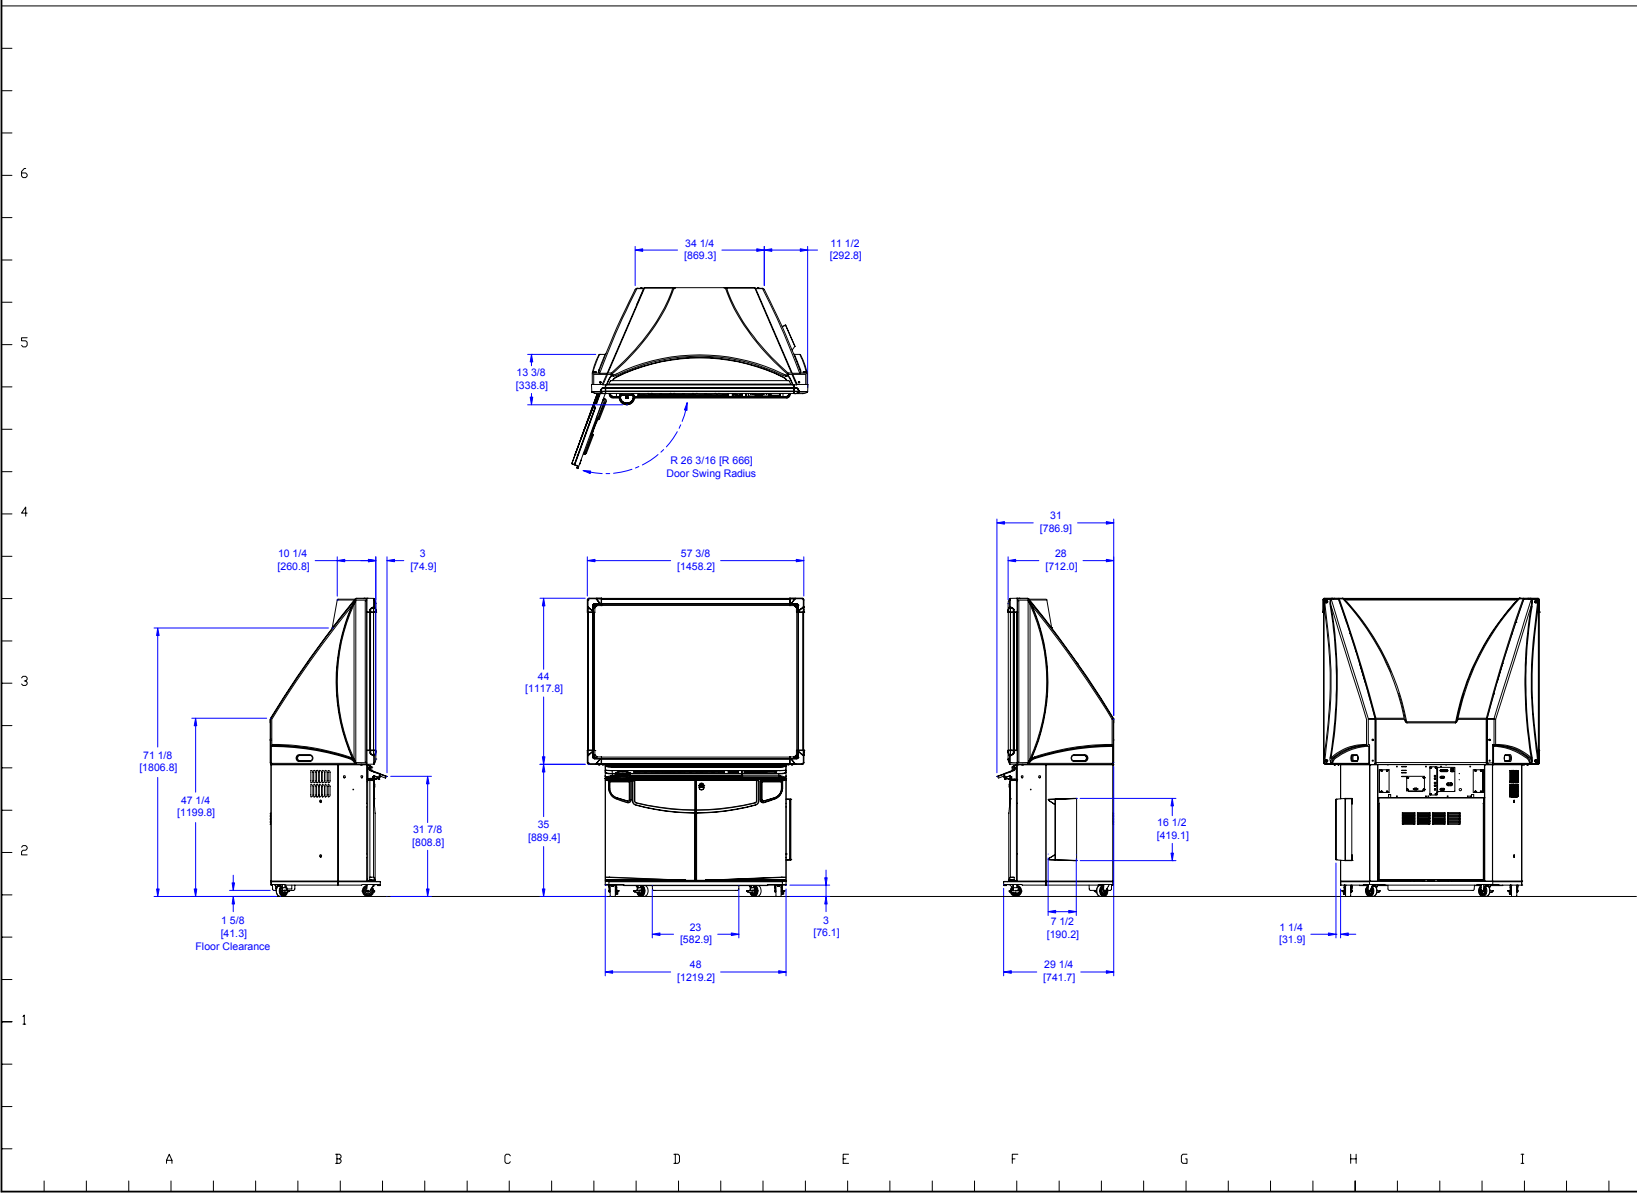

Rear Projection SMART Board™ 4000i Interactive Whiteboard

These drawings are for outline and installation purposes only.
 All dimensions given in inches [millimeters].
 Dimensions are subject to change without notice.
 All dimensions +/- 1/8" [3 mm].
NOTE: DO NOT SCALE.