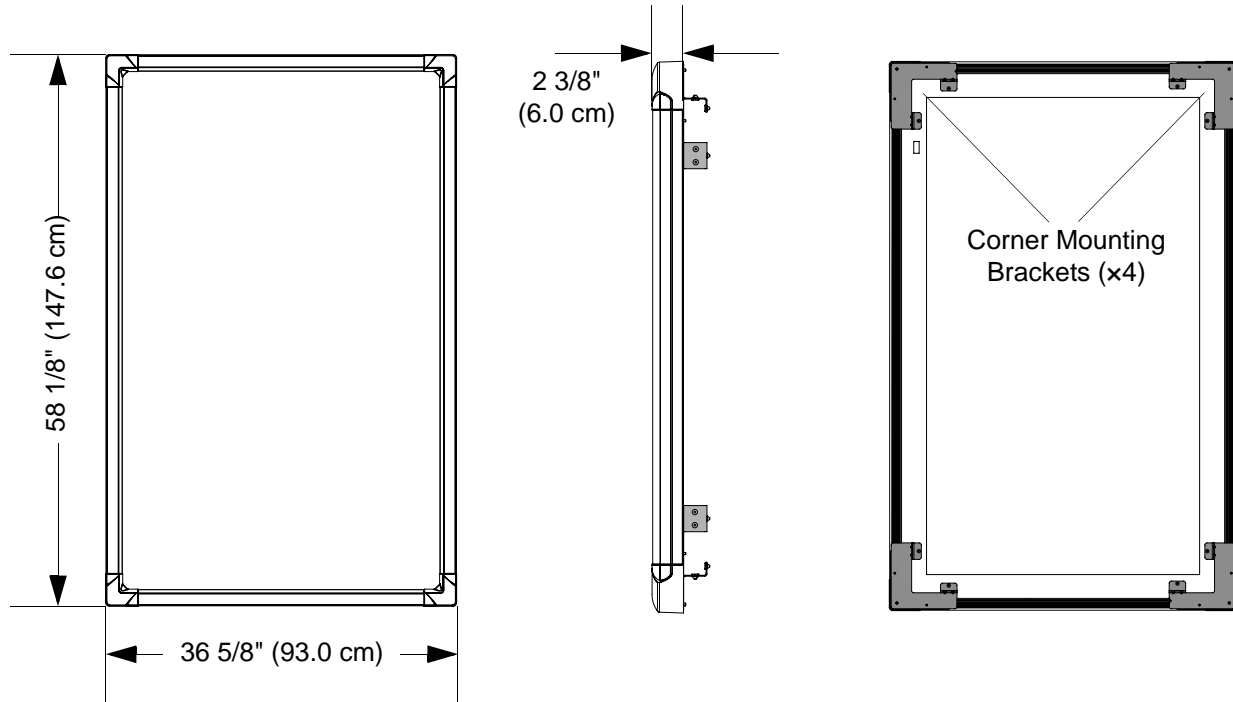

Dimensions

SMART Order Number

KPN357	Actalyst interactive overlay for the 57" NEC MultiSync LCD5710 liquid crystal display in portrait orientation
KLN357	Actalyst interactive overlay for the 57" NEC MultiSync LCD5710 liquid crystal display in landscape orientation

SMART Technologies
1207 – 11 Avenue SW, Suite 300
Calgary, AB T3C 0M5
CANADA

SMART
Technologies

www.smarttech.com/support www.smarttech.com/contactsupport
Support +1.403.228-5940 or Toll Free 1.866.518.6791 (Canada/U.S.)