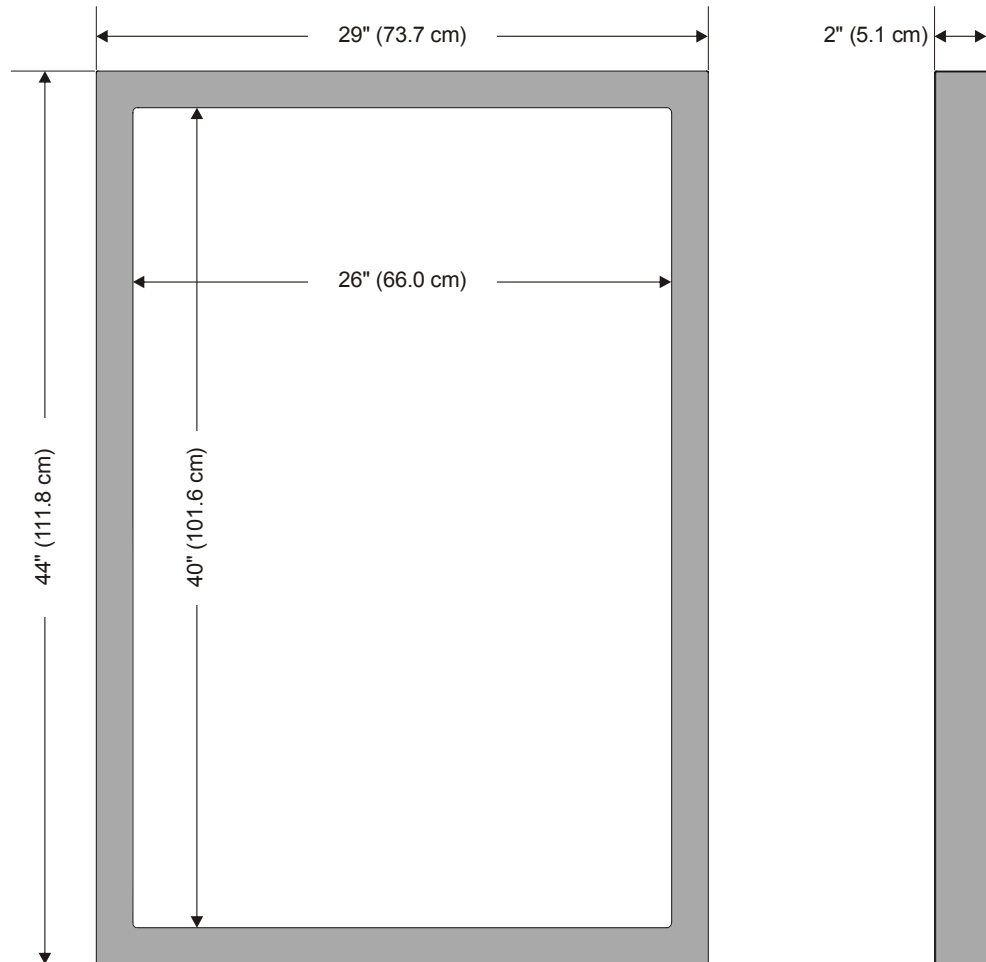

Frame for Actalyst™ Interactive Overlays

Specifications – Model F40X for 40" KLX340 and KPX340 Actalyst Interactive Overlays

Physical Specifications

Size	Frame for Actalyst Interactive Overlay	29" W × 44" H × 2" D (73.7 cm × 111.8 cm × 5.1 cm)
	Added Depth to the Front of the Interactive Overlay	1/16" (1.6 mm)
Weight		7 lb. 4 oz. (3.3 kg)
Shipping Size	Shipping Carton	48 1/2" W × 34" H × 5 1/2" D (123.2 cm × 86.4 cm × 14.0 cm)
Shipping Weight	Contents and Shipping Carton	12 lb. 8 oz. (5.7 kg)

All dimensions +/- 1/8" (3.2 mm). All weights +/- 2 lb. (0.9 kg).

Standard Features

Mounting Tabs	14 metal tabs situated around the perimeter bend inwards to securely attach the Frame to the bezel of an Actalyst interactive overlay
Orientation	Can be used in either portrait or landscape orientation
Material	19-gauge steel
Finish	Powder coat with a Sandtex® finish
Warranty	One-year limited equipment warranty

SMART Order Number

F40X	Black Frame for 40" KLX340/KPX340 Actalyst interactive overlays (when ordered with an Actalyst interactive overlay)
F40X-SA	Black Frame for 40" KLX340/KPX340 Actalyst interactive overlays (when ordered separately from an Actalyst interactive overlay)