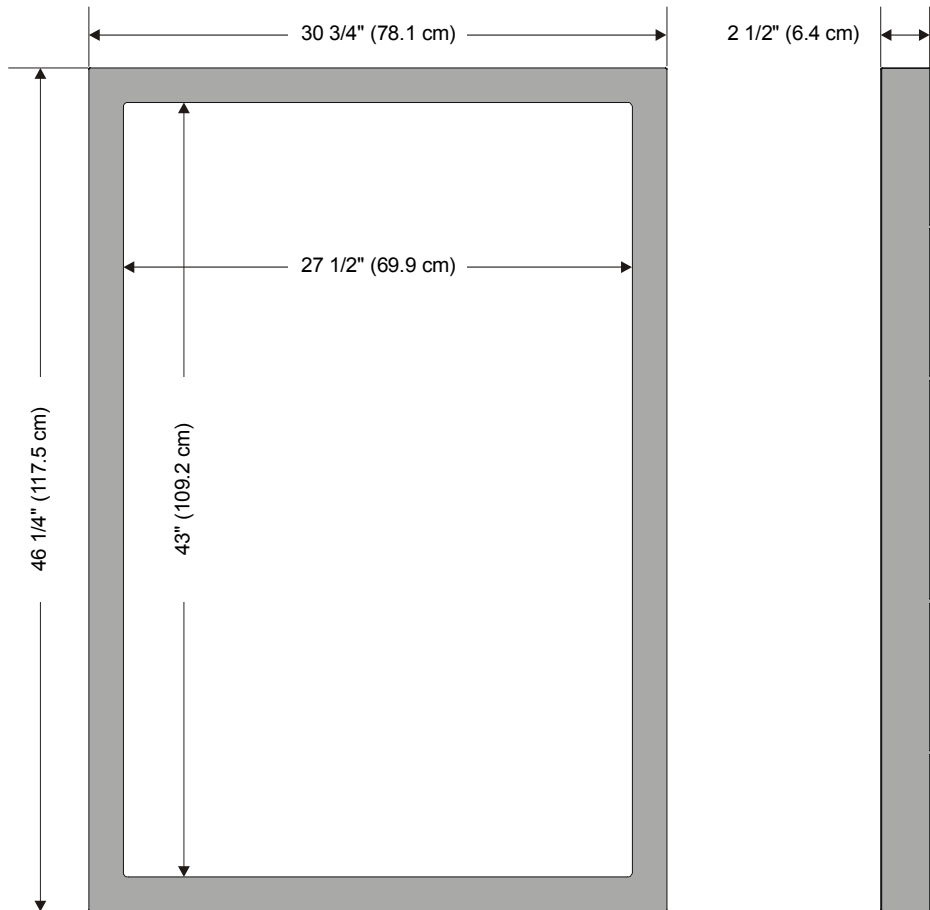

Frame for Actalyst™ Interactive Overlays

Specifications – Model F42x for Select 42" Actalyst Interactive Overlays

Physical Specifications

Size	Frame for Actalyst Interactive Overlay Added Depth to Front of Actalyst	30 3/4" W × 46 1/4" H × 2 1/2" D (78.1 cm × 117.5 cm × 6.4 cm) 1/16" (1.6 mm)
Weight	Frame for Actalyst Interactive Overlay	7 lb. 11 oz. (3.5 kg)
Shipping Size	Shipping Carton	52" W × 35 1/2" H × 5 1/2" D (132.1 cm × 90.2 cm × 14.0 cm)
Shipping Weight	Contents and Shipping Carton	13 lb (5.9 kg)

All dimensions +/- 1/8" (3.2 mm). All weights +/- 2 lb. (0.9 kg).

Standard Features

Mounting Tabs	14 metal tabs situated around the perimeter are bent inwards to securely attach the Frame to the bezel of an Actalyst interactive overlay
Orientation	Can be used in either portrait or landscape orientation
Material	19-gauge steel
Finish	Powder coat with a Sandtex® finish
Warranty	One-year limited equipment warranty

SMART Order Number

Frame with Actalyst Order

F42B	Black Frame for select 42" Actalyst interactive overlays
F42S	Silver Frame for select 42" Actalyst interactive overlays
F42G	Gray Frame for select 42" Actalyst interactive overlays

Frame Ordered Separately

F42B-SA	Black Frame for select 42" Actalyst interactive overlays
F42S-SA	Silver Frame for select 42" Actalyst interactive overlays
F42G-SA	Gray Frame for select 42" Actalyst interactive overlays

SMART Technologies Inc.

Suite 300, 1207 – 11th Avenue SW
Calgary, AB CANADA T3C 0M5
Main Switchboard: 1.888.42.SMART (Canada/U.S.) or +1.403.245.0333 (all other countries)
Support Tel: 1.866.518.6791 (Canada/U.S.) or +1.403.228.5940 (all other countries)
Support Fax: +1.403.806.1256
support@smarttech.com www.smarttech.com